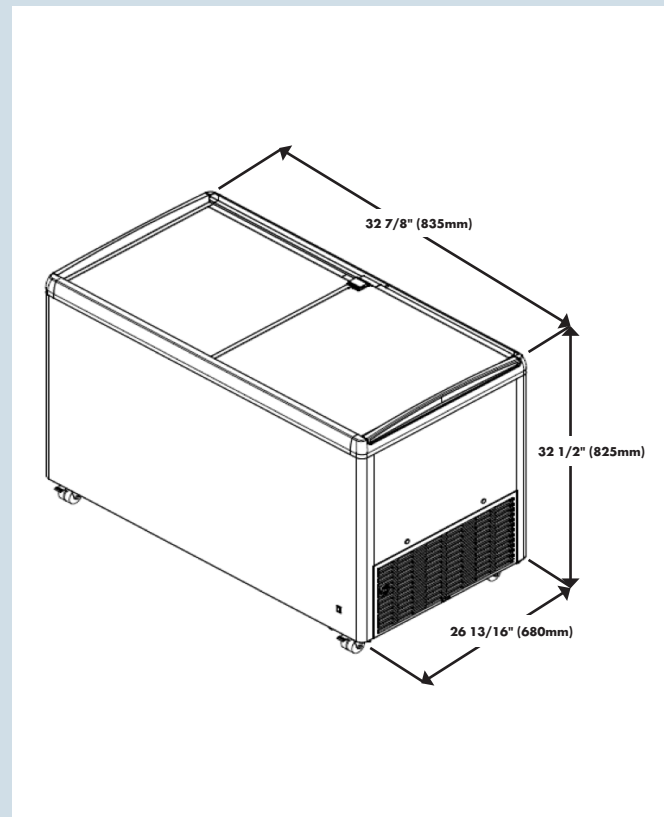

Unit Dimensions

Subject to modification. For up-to-date information, visit home.liebherr.com.