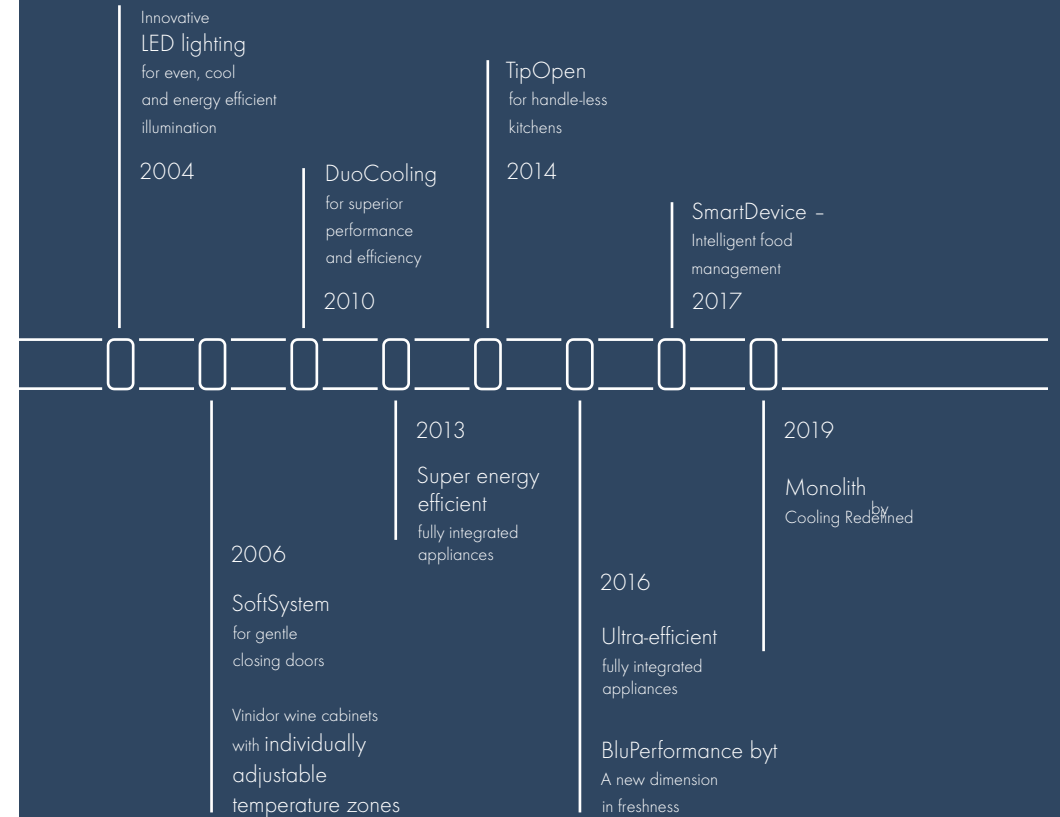

High quality materials, meticulous workmanship in every detail, and easy-to-use, precise touch-electronics define the quality in all cooling appliances from Liebherr.