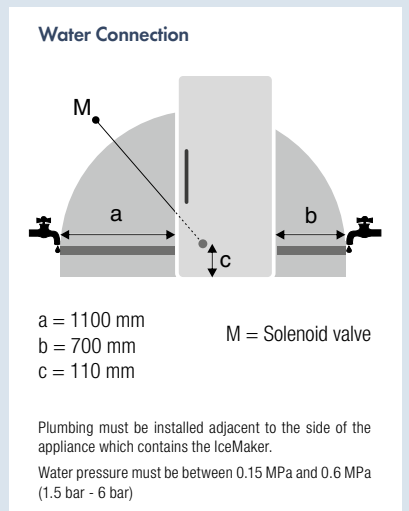

Important information: For Side-by-Side installation the freezer or the appliance with freezer compartment must be installed on the left as viewed from the front to prevent possible formation of condensation.