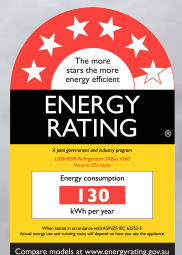

BLU
Performance

It Doesn't Get
Any Fresher

Quality, Design and Innovation

SGNPes 4365 & SKBes 4360

LIEBHERR

2.4" Touchscreen Display: The high-resolution, high-contrast 2.4" touchscreen display is located behind the door and can be read from any angle. The stored menu options are intuitive and easy-to-operate.