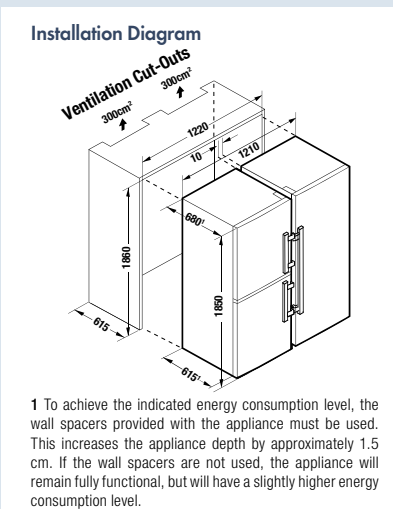

Important information: For Side-by-Side installation the freezer or the appliance with freezer compartment must be installed on the left as viewed from the front to prevent possible formation of condensation.