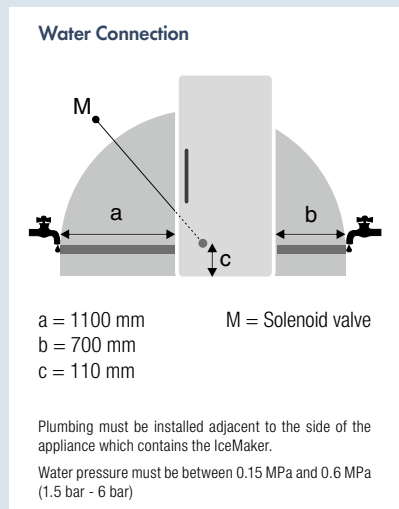

Important information: For Side-by-Side installation the freezer or the appliance with freezer compartment must be installed on the left as viewed from the front to prevent possible formation of condensation.