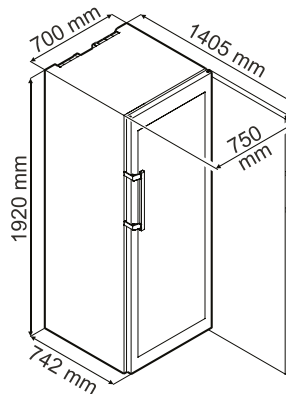

Installation Diagram

* Noise output - according to EN 60704-3

** These models are only bound for storing wine. Max. DIN norm bordeaux bottle capacity (0.75 l) as per norm NF H 35-124 (H:300.5 mm, Ø 76.1mm)