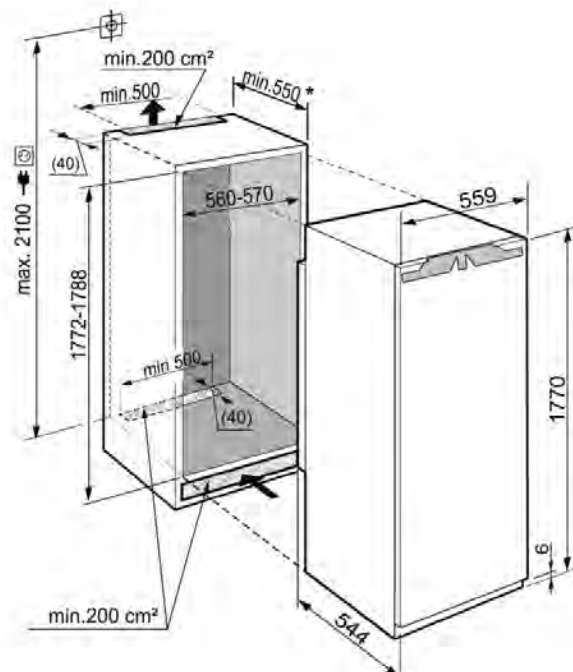

Drawers mounted on telescopic rails

The drawers extend on smooth-running telescopic rails and can be conveniently removed at a door opening angle of 90°.

GlassLine door interior with VarioBoxes

The GlassLine door shelves feature a satin-finished safety glass base, elegantly shaped plastic edging, stainless steel trims, as well as bottle and jar storage with adjustable holders for extra safety. The two removable VarioBoxes are perfect for sorting and storing smaller items in a clearly visible manner. A drawer stop ensures that the VarioBoxes are secure and that they are not dislodged when items are accessed.

SoftTelescopic

All BioFresh safes and pull-out compartments fitted with SoftTelescopic feature a convenient self-retracting system with gentle SoftSystem, making everyday use practical and safe. They can be completely pulled out and removed even at a door opening angle of 90°.

VarioSafe

The VarioSafe helps you to be organised and offers a clear view of the items stored inside. It is the perfect place to keep smaller items, e.g. packets, tubes and jars. This drawer can be positioned at various levels on the light columns.

Technical drawing

Maximum weight of furniture door:
Fridge compartment: 26 kg

Products and their details are staged for advertising purposes. Whilst every effort is made to ensure all specifications and information in this flyer are accurate, Liebherr reserves the right to make changes without notification. Where actual appliance measurements, specifications, and ratings are crucial, we recommend that the actual appliance installation instructions that accompany each appliance be checked. Liebherr will not be liable for any damage. (01.12.2022)