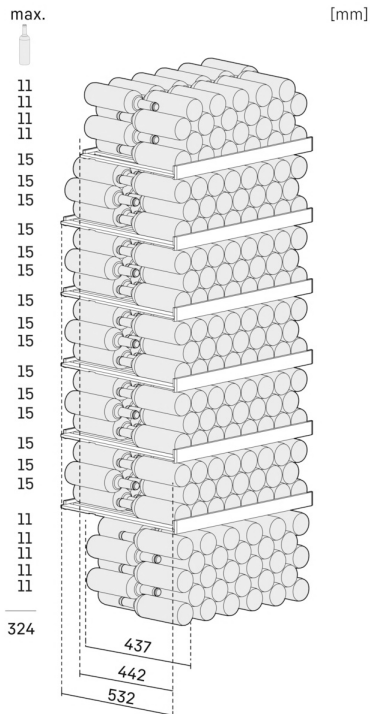

Technical drawing

Products and their details are staged for advertising purposes. Whilst every effort is made to ensure all specifications and information in this flyer are accurate, Liebherr reserves the right to make changes without notification. Where actual appliance measurements, specifications, and ratings are crucial, we recommend that the actual appliance installation instructions that accompany each appliance be checked. (27.06.2024)