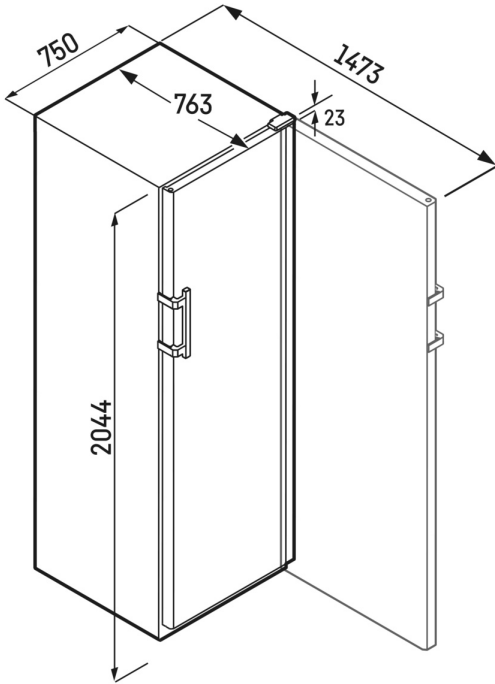

Technical drawing

Products and their details are staged for advertising purposes. Whilst every effort is made to ensure all specifications and information in this flyer are accurate, Liebherr reserves the right to make changes without notification. Where actual appliance measurements, specifications, and ratings are crucial, we recommend that the actual appliance installation instructions that accompany each appliance be checked. (27.06.2024)