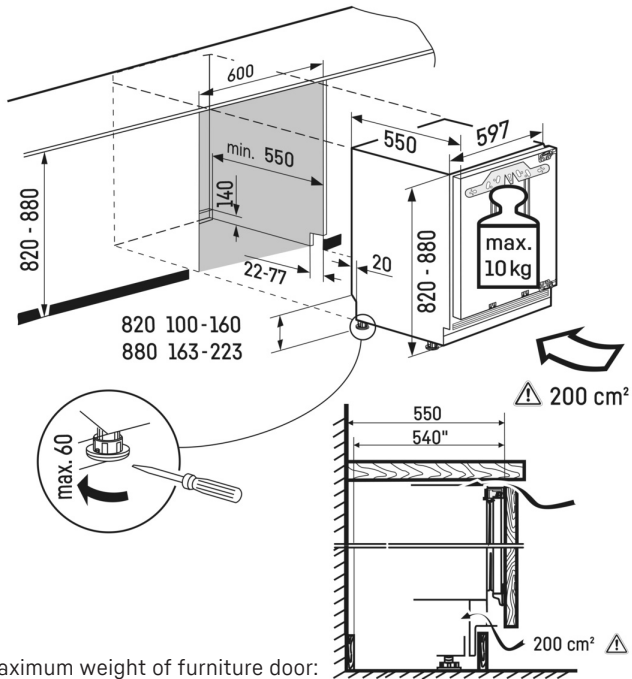

↑
82-88
↓

Type	Fixed door / Under-worktop appliance for integrated use
Energy consump. in 365 days/24 h	94 / 0.257 kWh
Total volume	137 l ¹
Climate rating	SN-T (+10 °C to +43 °C)
Aperture dimensions in cm (h / w / d)	82-88 / 60 / min. 55
Controls	
Type of Control	MagicEye, key electronic Digital temperature display
Door alarm	visual and acoustic
Fridge compartment	
Door interior	Comfort GlassLine storage shelves with bottle holder, adjustable egg tray
Interior light	LED lighting
Fruit and vegetable bins	1 spacious fruit and vegetable drawer
Features	
Side-by-Side concept	Side-panel heating and ceiling heating, suitable for combination with other fridges, freezers and/or wine appliances
Door hinges	Reversible door hinging, right
EAN-Nr.	4016803135654

Door-on-door system

The unit door and appliance door are firmly interconnected with the unit door being fixed directly onto the appliance door.

VarioBase

The VarioBase permits the adjustment of kitchen units in height and depth. All four height-adjustable feet permit adjustment from the front with a 60 mm range. In addition, the ventilation grille can be adjusted within a range of 55 mm to match the front of the kitchen units.

Technical drawing

Maximum weight of furniture door:
Fridge compartment: 10 kg

Products and their details are staged for advertising purposes. Whilst every effort is made to ensure all specifications and information in this flyer are accurate, Liebherr reserves the right to make changes without notification. Where actual appliance measurements, specifications, and ratings are crucial, we recommend that the actual appliance installation instructions that accompany each appliance be checked. Liebherr will not be liable for any damage. (11.06.2024)