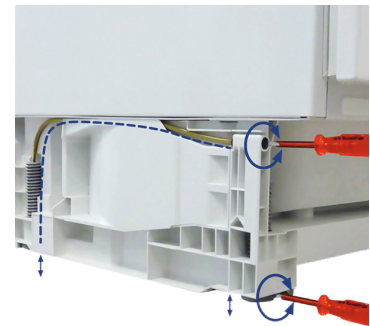

Transparent vegetable bins

Transparent vegetable bins provide plenty of space for the organised storage of fruit and vegetables. In addition, they are easy to clean.

Reversible door hinges

It is possible to change the door hinge on the appliance. The reversible door hinges permit optimum use of the appliance wherever it is located.

Door-on-door system

The unit door and appliance door are firmly interconnected with the unit door being fixed directly onto the appliance door.

VarioBase

The VarioBase permits the adjustment of kitchen units in height and depth. All four height-adjustable feet permit adjustment from the front with a 60 mm range. In addition, the ventilation grille can be adjusted within a range of 55 mm to match the front of the kitchen units.