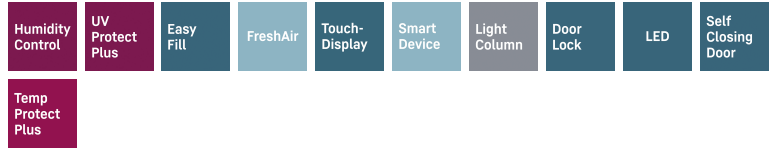

← 60 →

Energy consump. in 365 days/24 h	119 kWh ¹
Max. No. of Bordeaux bottles 0.75 Ltr	229 ²
Noise output	38 dB(A)
Climate rating	SN-ST (+10 °C to +38 °C)
Frequency / voltage	50/60 Hz / 220-240 V-
Connection Rating	1.5 A
Door	Glass door, frame black
Side walls	black
Exterior dimensions in cm (h / w / d)	188.4 / 59.7 / 76.3 ¹
Controls	
Type of Control	LC monochrome display in the door, touch electronic Digital temperature display
Alarm in case of malfunction	visual and acoustic
Door alarm	visual and acoustic
Child proof function	yes
Features	
Temperature zones	1
Temperature range	+5 °C to +20 °C
Adjustable cooling circuits	1
Forced air system	Convection cooling, fresh air supply via FreshAir activated charcoal filter
Interior light	LED light one-sided permanently on, dimmable
Handle	Aluminium handle
Interface	SmartDeviceBox included (Only available in selected countries)
Shelf material	Adjustable beech wood shelves
Storage shelves	6
Door hinges	Reversible door hinging, right
Lock	mechanisch
EAN-Nr.	9005382244050

¹ To achieve the indicated energy consumption level, the wall spacers provided with the appliance must be used. These increase the appliance depth by approximately 3.5 cm. If the wall spacers are not used, the appliance will remain fully functional, but will have a slightly higher energy consumption level.