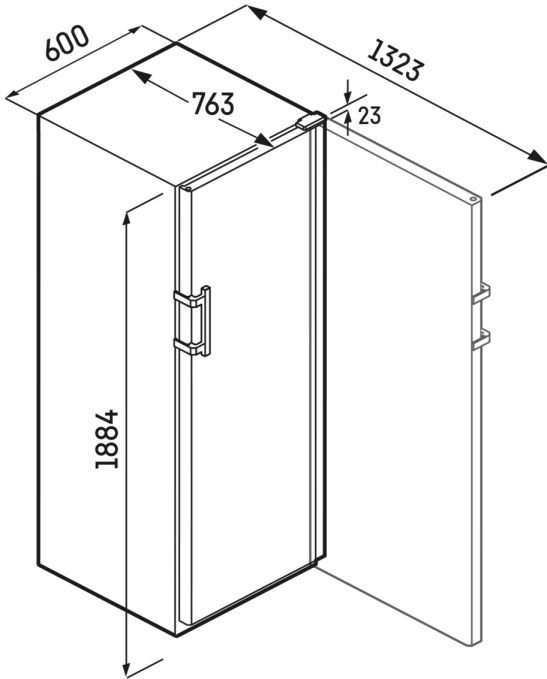

Technical drawing

Products and their details are staged for advertising purposes. Whilst every effort is made to ensure all specifications and information in this flyer are accurate, Liebherr reserves the right to make changes without notification. Where actual appliance measurements, specifications, and ratings are crucial, we recommend that the actual appliance installation instructions that accompany each appliance be checked. Liebherr will not be liable for any damage. (27.06.2024)