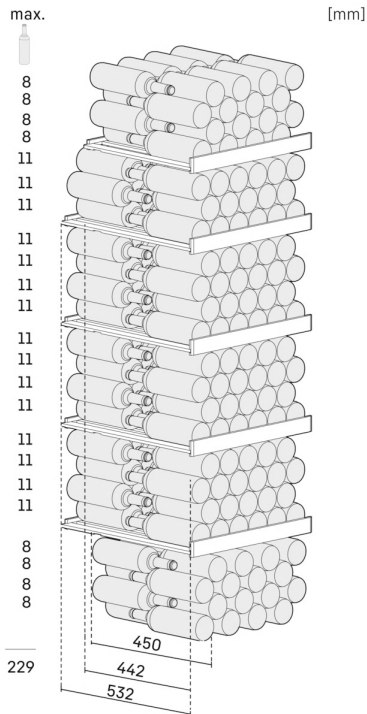

Technical drawing

Products and their details are staged for advertising purposes. Whilst every effort is made to ensure all specifications and information in this flyer are accurate, Liebherr reserves the right to make changes without notification. Where actual appliance measurements, specifications, and ratings are crucial, we recommend that the actual appliance installation instructions that accompany each appliance be checked. Liebherr will not be liable for any damage. (27.06.2024)