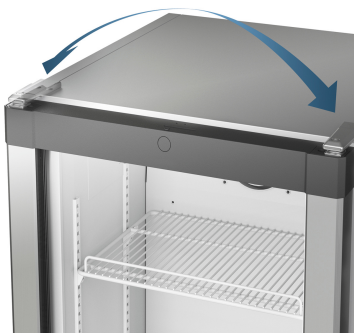

WS 17800

Multi-temperature wine cabinet

Vinidor

LIEBHERR

Freestanding

LIEBHERR

WS 17800

Multi-temperature wine cabinet
Vinidor

¹ These models are only bound for storing wine. Maximum DIN norm bordeaux bottles capacity (0.75 l) as per norm NF H 35-124 (H: 300.5 mm, Ø 76.1 mm)

Features

SoftSystem closing mechanism

The SoftSystem closing damping is comfortable and highly practical in everyday use. When the door is closed, the SoftSystem integrated in the door damps the movement and ensures particularly soft closing even when the door interior is fully loaded. On built-in devices the door closes automatically from an opening angle of around 30°.

Reversible door hinges

It is possible to change the door hinge on the appliance. The reversible door hinges permit optimum use of the appliance wherever it is located.

Vinidor range

With two or three wine safes that can be precisely regulated from +5 °C to +20 °C independently of one another, the Vinidor appliances offer maximum flexibility of use. The appliance featuring three wine safes can therefore simultaneously keep red wine, white wine and champagne at their optimum serving temperatures. These appliances also provide the ideal climate conditions for long-term wine storage. Since the wine safes vary in size, and their temperatures can be set with absolute flexibility, these appliances can accommodate any personal selection of wines.