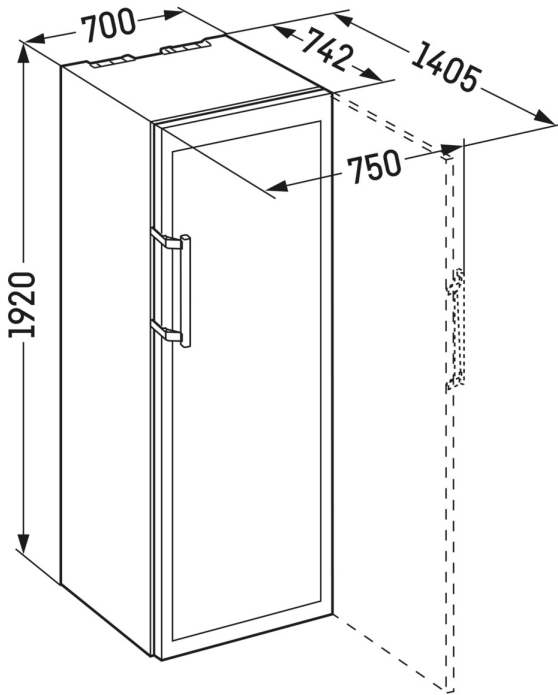

Technical drawing

Products and their details are staged for advertising purposes. Whilst every effort is made to ensure all specifications and information in this flyer are accurate, Liebherr reserves the right to make changes without notification. Where actual appliance measurements, specifications, and ratings are crucial, we recommend that the actual appliance installation instructions that accompany each appliance be checked. (03.03.2023)