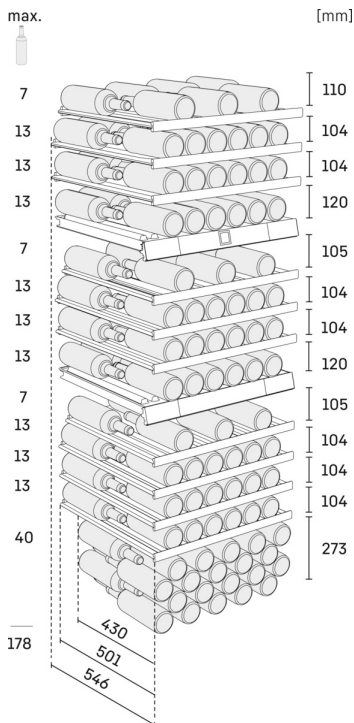

Technical drawing

Products and their details are staged for advertising purposes. Whilst every effort is made to ensure all specifications and information in this flyer are accurate, Liebherr reserves the right to make changes without notification. Where actual appliance measurements, specifications, and ratings are crucial, we recommend that the actual appliance installation instructions that accompany each appliance be checked. (03.03.2023)