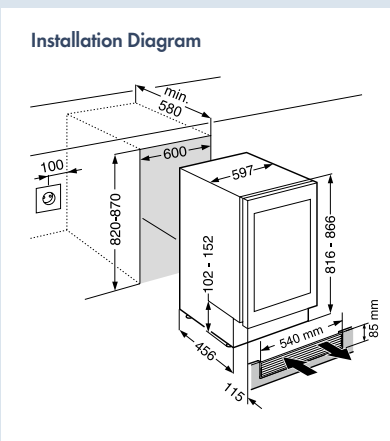

Electronic LCD Display: Intuitive navigation of touch electronic control system enables tailored storage options. The digital temperature display can be viewed via the UV tinted glass door.

The dual-zone **UWTgb 1682** wine cabinet, with its unique black glass frame, is designed to be a highlight in your home. Our favourite feature is the innovative TipOpen mechanism that allows you the convenience of opening the appliance door with just one gentle tap! Our natural, handcrafted, untreated beechwood shelves release no chemical aromas and reduce vibrations so that your wine can develop in peace.

UWTgb 1682
Vinidor

LED	Wine	Tip Open	Soft System	Telescopic Rails
-----	------	----------	-------------	------------------

Sound rating dB(A) *	36
Total net capacity litre	94
Max No. of Bordeaux bottles (0.75l) **	34
Number of shelves	5
Shelves on telescopic rails	3
Shelf material	Beech wood shelves
Electronic control	LCD display, touch electronic
Temperature range °C	+5°C to +20°C
Temperature zones	2
Temperature alarm	Visual and audible
Interior light	LED
Door alarm	Audible
Safety thermostat	Yes
Activated charcoal filter	Yes
Door type	Flushed Black Glass Door
SoftSystem	Yes
Door hinges	Right, reversible
Product dimensions (H/W/D) cm	81.8 / 59.7 / 57.7
Cut out dimensions (H/W/D) cm	82 - 87 / 60 / min. 58
Gross / Net weight kg	52 / 48
Voltage V/Hz	220-240 / 50