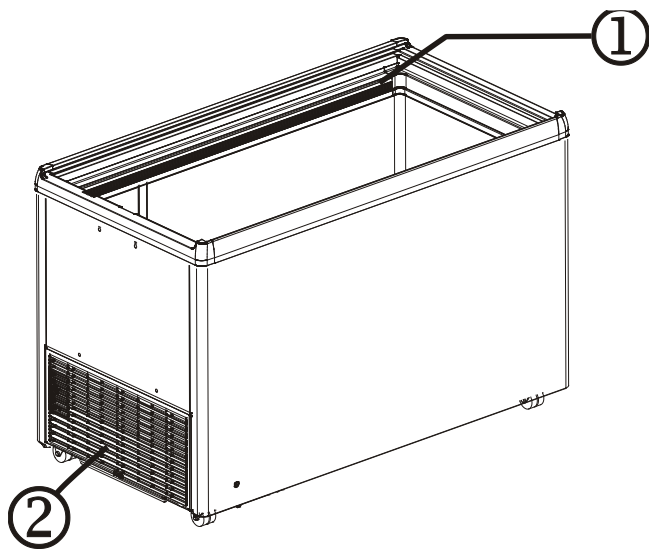

Ice cream chest freezer with Internal light

(For models : EFI 1453/EFI 2153/EFI 2853/EFI 3553/EFI 4453/EFI 4853/EFI 5653

EFE 1152/EFE 1552/EFE 2252/EFE 3052/EFE 3852/EFE 4652/EFE 6052)

Ice cream freezer with internal light is an ideal solution for perfect presentation of your goods in diverse environment. A sturdy & dependable design of impulsive unit was enhanced with fine illumination to provide a prominence factor to increase your sales.

An internal light which is powered by LED, giving you a good energy consumption and was prepared to serve the unit daily.

With a purpose to use at flexible condition - day or night, a wide range of sizes are ready to meet your specific requirement.

Important Information.

Before switching on the appliance for the first time, read the Operating Instruction provided.

Appliance Description

1. Light Cover
2. Cover Motor Compartment (Do not cover!)

Lighting

WARNING

The interior light emits class 1M laser radiation. **DO NOT** look directly at light or through any optical instruments when the light defuser is removed. Severe eye injury can occur.

The interior light may only be replaced by the customer service technician or by competent skilled personnel!