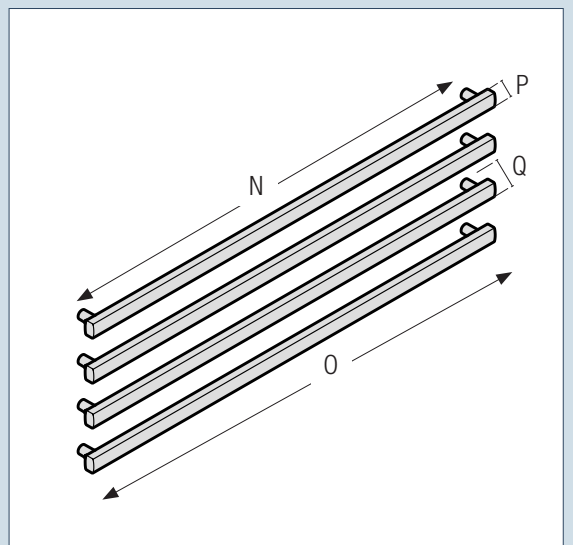

Choose your handle style

Part No: 39900337

Stainless Steel Fridge Door Panels 80" (2 Pieces)

A: Height 1150mm

B: Width 451mm

C: Depth 19mm

Part No: 39900339

Stainless Steel 3/4"Round Handles (4 Pieces)

J: Mounts c to c 800mm

K: Length 908mm

L: Diameter 18mm

M: Depth 53mm

Part No: 39900323

Stainless Steel Freezer Door Panels (2 Pieces)

Top freezer door panel	Bottom freezer door panel
D: Height 341mm	G: Height 421mm
E: Width 908mm	H: Width 908mm
F: Depth 19mm	I: Depth 19mm

Part No: 39900513

Aluminium Rectangle Handles (4 Pieces)

N: Mounts c to c 800mm

O: Length 840mm

P: Diameter 26mm

Q: Depth 44mm