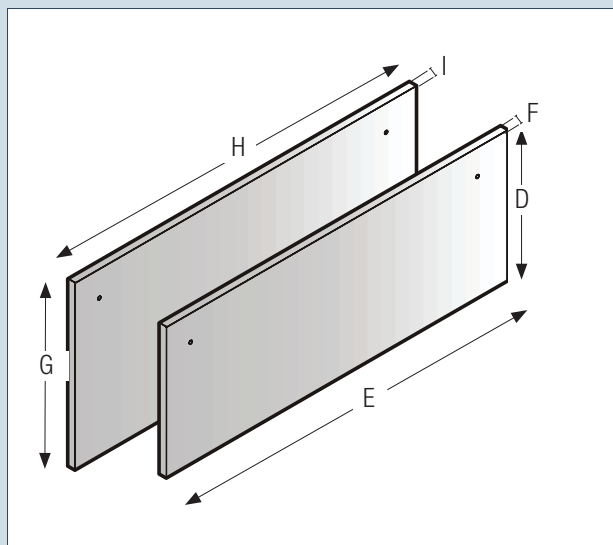

Choose your handle style

Part No: 39900337

Stainless Steel Fridge Door Panels 80" (2 Pieces)

A: Height 1150mm

B: Width 451mm

C: Depth 19mm

Part No: 39900339

Stainless Steel 3/4"Round Handles (4 Pieces)

J: Mounts c to c 800mm

K: Length 908mm

L: Diameter 18mm

M: Depth 53mm

Part No: 39900323

Stainless Steel Freezer Door Panels (2 Pieces)

Top freezer door panel	Bottom freezer door panel
D: Height 341mm	G: Height 421mm
E: Width 908mm	H: Width 908mm
F: Depth 19mm	I: Depth 19mm

Part No: 39900513

Aluminium Rectangle Handles (4 Pieces)

N: Mounts c to c 800mm

O: Length 840mm

P: Diameter 26mm

Q: Depth 44mm