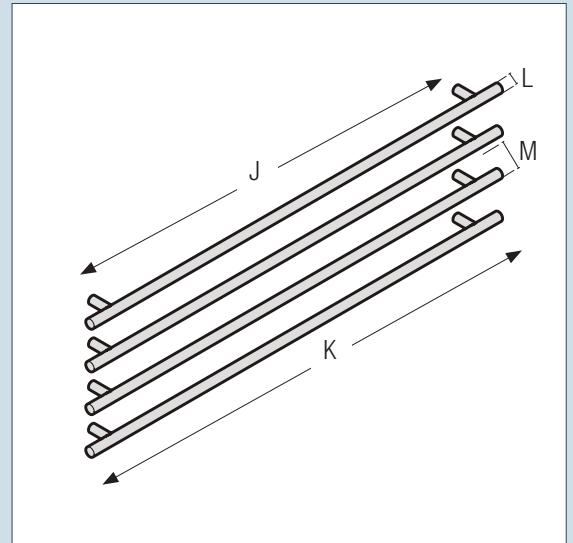

Choose your handle style

Part No: 39900337

Stainless Steel Fridge Door Panels 80" (2 Pieces)

A: Height 1150mm

B: Width 451mm

C: Depth 19mm

Part No: 39900339

Stainless Steel 3/4"Round Handles (4 Pieces)

J: Mounts c to c 800mm

K: Length 908mm

L: Diameter 18mm

M: Depth 53mm

Part No: 39900323

Stainless Steel Freezer Door Panels (2 Pieces)

Top freezer door panel	Bottom freezer door panel
D: Height 341mm	G: Height 421mm
E: Width 908mm	H: Width 908mm
F: Depth 19mm	I: Depth 19mm

Part No: 39900513

Aluminium Rectangle Handles (4 Pieces)

N: Mounts c to c 800mm

O: Length 840mm

P: Diameter 26mm

Q: Depth 44mm