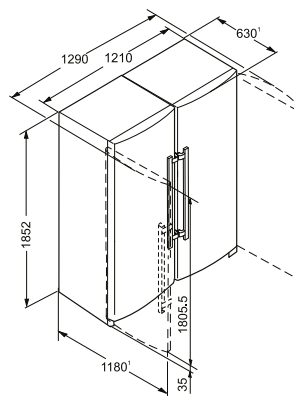

Installation Diagram

1 To achieve the indicated energy consumption level, the wall spacers provided with the appliance must be used. This increases the appliance depth by approximately 1.5 cm. If the wall spacers are not used, the appliance will remain fully functional, but will have a slightly higher energy consumption level.

* Noise output - according to EN 60704-3

Note: Whilst every effort is made to ensure all specifications and information in this flyer are accurate, Liebherr reserves the right to make changes without notification. Where actual appliance measurements, specifications, and ratings are crucial, we recommend that the actual appliance installation instructions that accompany each appliance be checked. Liebherr will not be liable for any loss.