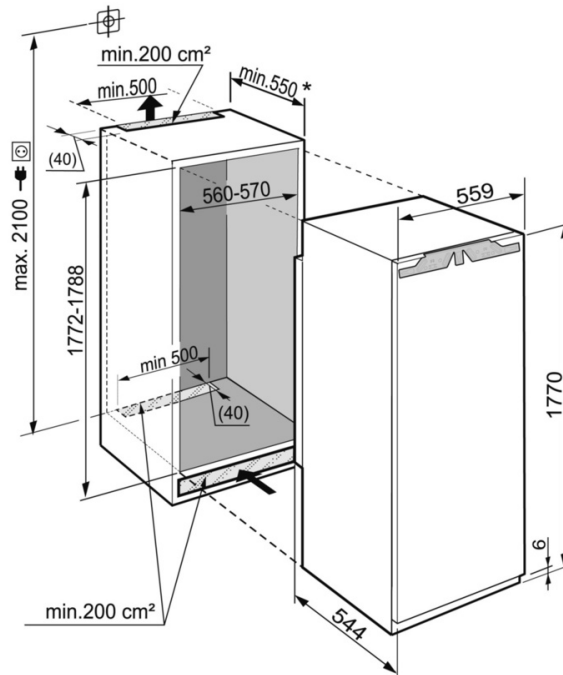

Drawers mounted on telescopic rails

The drawers extend on smooth-running telescopic rails and can be conveniently removed at a door opening angle of 90°.

GlassLine door interior with VarioBoxes

The GlassLine door shelves feature a satin-finished safety glass base, elegantly shaped plastic edging, stainless steel trims, as well as bottle and jar storage with adjustable holders for extra safety. The two removable VarioBoxes are perfect for sorting and storing smaller items in a clearly visible manner. A drawer stop ensures that the VarioBoxes are secure and that they are not dislodged when items are accessed.

SoftTelescopic

All BioFresh safes and pull-out compartments fitted with SoftTelescopic feature a convenient self-retracting system with gentle SoftSystem, making everyday use practical and safe. They can be completely pulled out and removed even at a door opening angle of 90°.

VarioSafe

The VarioSafe helps you to be organised and offers a clear view of the items stored inside. It is the perfect place to keep smaller items, e.g. packets, tubes and jars. This drawer can be positioned at various levels on the light columns.

Technical drawing

Maximum weight of furniture door:
Fridge compartment: 26 kg

Products and their details are staged for advertising purposes. Whilst every effort is made to ensure all specifications and information in this flyer are accurate, Liebherr reserves the right to make changes without notification. Where actual appliance measurements, specifications, and ratings are crucial, we recommend that the actual appliance installation instructions that accompany each appliance be checked. Liebherr will not be liable for any damage. (01.03.2023)