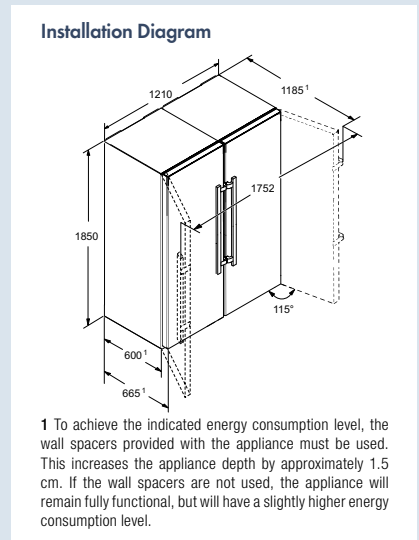

Refrigerator capacity litre	366
BioFresh comp. litre	132
Freezer capacity litre	262
Number of shelves	6
Number of door racks	5
Number of freezer drawers	9 with LED
Number of BioFresh drawers	3 with LED
Electronic control	2.4" TFT-colour temp. display, touch electronic
Door / side walls	Stainless steel with SmartSteel / Stainless steel with SmartSteel
Refrigerator temperature range °C	+2°C to +9°C
Freezer temperature range °C	-14°C to -26°C
Temperature alarm	Visual and audible
Defrost type	Automatic
Interior light	LED ceiling lighting with dimmer function
Door alarm	Visual and audible
IceMaker	Fixed water connection 20mm (3/4")
Ice cube output kg/24h	0.8
SoftSystem	Yes
Door hinges	Left, right
Product dimensions (H/W/D) cm	185 / 121 / 66.5
Gross / Net weight kg	183.5 / 164.3
Voltage V/Hz	220-240 / 50 / 60