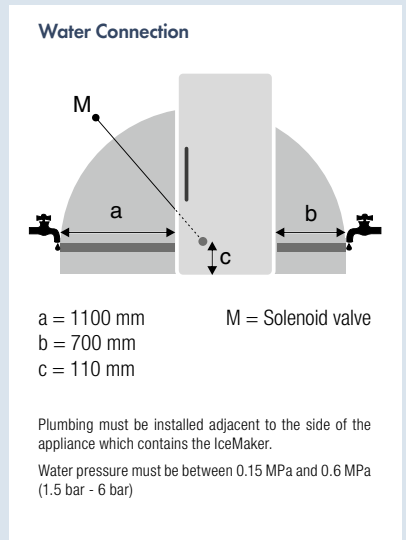

Refrigerator capacity litre	366
BioFresh comp. litre	132
Freezer capacity litre	262
Number of shelves	6
Number of door racks	5
Number of freezer drawers	9 with LED
Number of BioFresh drawers	3 with LED
Electronic control	2.4" TFT-colour temp. display, touch electronic
Door / side walls	Stainless steel with SmartSteel / Stainless steel with SmartSteel
Refrigerator temperature range °C	+2°C to +9°C
Freezer temperature range °C	-14°C to -26°C
Temperature alarm	Visual and audible
Defrost type	Automatic
Interior light	LED ceiling lighting with dimmer function
Door alarm	Visual and audible
IceMaker	Fixed water connection 20mm (3/4")
Ice cube output kg/24h	0.8
SoftSystem	Yes
Door hinges	Left, right
Product dimensions (H/W/D) cm	185 / 121 / 66.5
Gross / Net weight kg	183.5 / 164.3
Voltage V/Hz	220-240 / 50 / 60