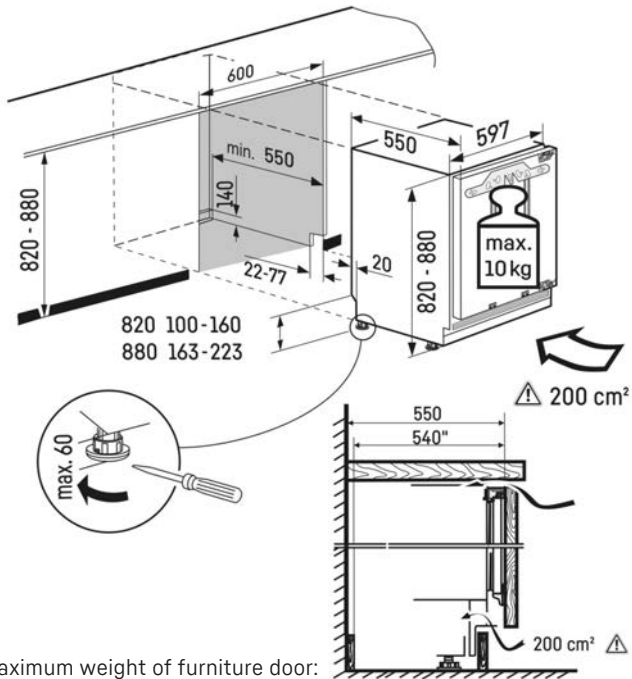

### Reversible door hinges

The appliances are factory fitted with door hinges on the right. The reversible door hinges permit optimum use of the appliance wherever it is located.

### Door-on-door system

The unit door and appliance door are firmly interconnected with the unit door being fixed directly onto the appliance door.

### VarioBase

The VarioBase permits the adjustment of kitchen units in height and depth. All four height-adjustable feet permit adjustment from the front with a 60 mm range. In addition, the ventilation grille can be adjusted within a range of 55 mm to match the front of the kitchen units.

# Technical drawing

Maximum weight of furniture door:  
Fridge compartment: 10 kg

Products and their details are staged for advertising purposes. Whilst every effort is made to ensure all specifications and information in this flyer are accurate, Liebherr reserves the right to make changes without notification. Where actual appliance measurements, specifications, and ratings are crucial, we recommend that the actual appliance installation instructions that accompany each appliance be checked. Liebherr will not be liable for any damage. (01.12.2022)