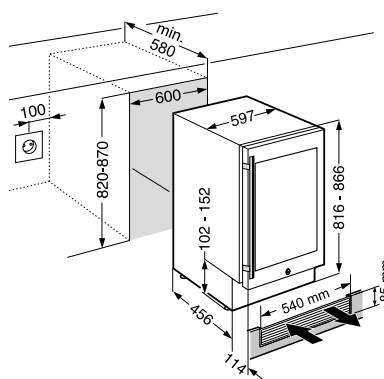

UWKes 1752

GrandCru

LED

Wine

Telescopic Rails

Energy consumption (kWh/y)	145
Sound rating dB(A) *	38
Total capacity litre	112
Max No. of Bordeaux bottles (0.75l) **	46
Number of shelves	4
Shelves on telescopic rails	3
Shelf material	Beech wood shelves
Presentation shelf	0
Electronic control	LCD display, key electronic
Temperature range °C	+5°C to +20°C
Temperature zones	1
Temperature alarm	Visual and audible
Interior light	LED
Door alarm	Audible
Safety thermostat	Yes
Activated charcoal filter	Yes
Door type	Tinted glazed door
Integrated lock	Yes
SoftSystem	No
Door hinges	Right, reversible
Product dimensions (H/W/D) cm	81.8 / 59.7 / 57.5
Cut out dimensions (H/W/D) cm	82 - 87 / 60 / min. 58
Gross / Net weight kg	55 / 44
Voltage V/Hz	220-240 / 50

Installation Diagram

Activated charcoal filter
Part No.: 988128900

* Noise output - according to EN 60704-3

** These models are only bound for storing wine. Max. DIN norm bordeaux bottle capacity (0.75 l) as per norm NF H 35-124 (H:300.5 mm, Ø 76.1mm)