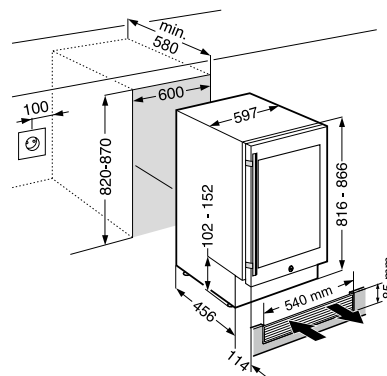

UWTes 1672

Vinidor

LED

Wine

Telescopic Rails

Energy consumption (kWh/y)	190
Sound rating dB(A) *	38
Total capacity litre	94
Max No. of Bordeaux bottles (0.75l) **	34
Number of shelves	5
Shelves on telescopic rails	3
Shelf material	Beech wood shelves
Presentation shelf	0
Electronic control	LCD display, touch electronic
Temperature range °C	+5°C to +20°C
Temperature zones	2
Temperature alarm	Visual and audible
Interior light	LED
Door alarm	Audible
Safety thermostat	Yes
Activated charcoal filter	Yes
Door type	Glazed door with stainless steel frame
Integrated lock	Yes
SoftSystem	No
Door hinges	Right, reversible
Product dimensions (H/W/D) cm	81.8 / 59.7 / 57
Cut out dimensions (H/W/D) cm	82 - 87 / 60 / min. 58
Gross / Net weight kg	57 / 49
Voltage V/Hz	220-240 / 50

Installation Diagram

Activated charcoal filter
Part No.: 988128900

* Noise output - according to EN 60704-3

** These models are only bound for storing wine. Max. DIN norm bordeaux bottle capacity (0.75 l) as per norm NF H 35-124 (H:300.5 mm, Ø 76.1mm)