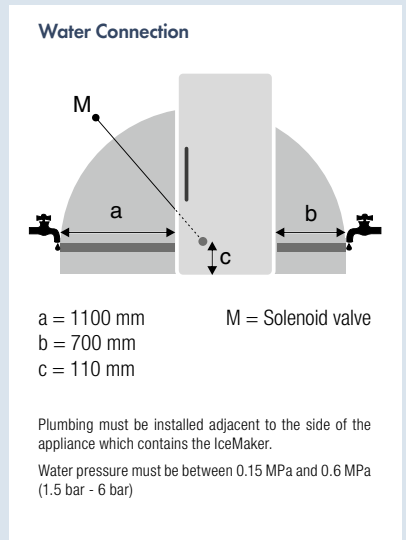

Refrigerator capacity litre	367
BioFresh comp. litre	133
Freezer capacity litre	262
Number of shelves	6
Number of door racks	5
Number of freezer drawers	9 with LED
Number of BioFresh drawers	3 with LED
Electronic control	2.4" TFT-colour temp. display, touch electronic
Door / side walls	Stainless steel with SmartSteel / Stainless steel with SmartSteel
Refrigerator temperature range °C	+2°C to +9°C
Freezer temperature range °C	-14°C to -26°C
Temperature alarm	Visual and audible
Defrost type	Automatic
Interior light	LED lighting fridge & freezer
Door alarm	Visual and audible
IceMaker	Fixed water connection 20mm (3/4")
Ice cube output kg/24h	0.8
SoftSystem	Yes
Door hinges	Left, right
Product dimensions (H/W/D) cm	185 / 121 / 66.5
Gross / Net weight kg	180.4 / 161.3
Voltage V/Hz	220-240 / 50 / 60