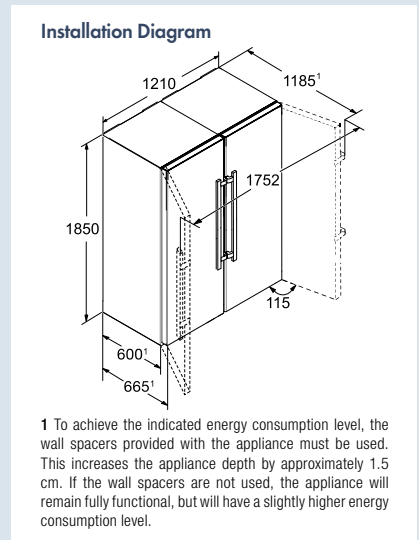

Refrigerator capacity litre	367
BioFresh comp. litre	133
Freezer capacity litre	262
Number of shelves	6
Number of door racks	5
Number of freezer drawers	9 with LED
Number of BioFresh drawers	3 with LED
Electronic control	2.4" TFT-colour temp. display, touch electronic
Door / side walls	Stainless steel with SmartSteel / Stainless steel with SmartSteel
Refrigerator temperature range °C	+2°C to +9°C
Freezer temperature range °C	-14°C to -26°C
Temperature alarm	Visual and audible
Defrost type	Automatic
Interior light	LED lighting fridge & freezer
Door alarm	Visual and audible
IceMaker	Fixed water connection 20mm (3/4")
Ice cube output kg/24h	0.8
SoftSystem	Yes
Door hinges	Left, right
Product dimensions (H/W/D) cm	185 / 121 / 66.5
Gross / Net weight kg	180.4 / 161.3
Voltage V/Hz	220-240 / 50 / 60