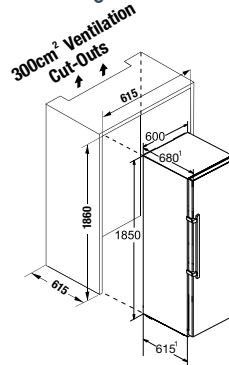

Installation Diagram

1 To achieve the indicated energy consumption level, the wall spacers provided with the appliance must be used. This increases the appliance depth by approximately 1.5 cm. If the wall spacers are not used, the appliance will remain fully functional, but will have a slightly higher energy consumption level.