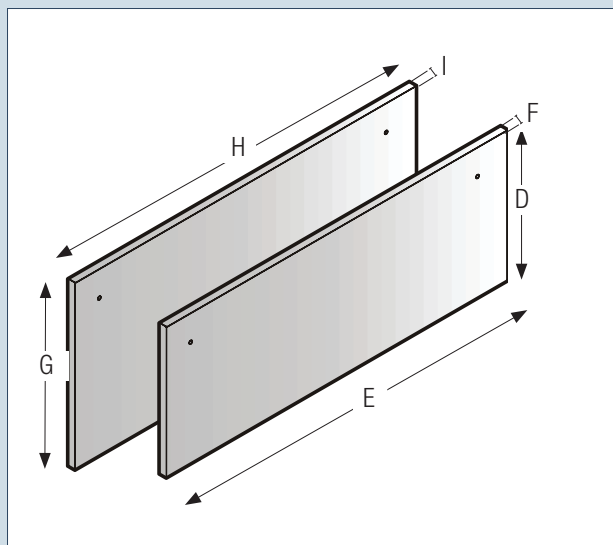

Choose your handle style

Part No: 39900333
Stainless Steel Fridge Door Panel 80" (1 Piece)
A: Height 1150mm
B: Width 908mm
C: Depth 19mm

Part No: 39900327
Stainless Steel 3/4"Round Handles (3 Pieces)
J: Mounts c to c 800mm
K: Length 908mm
L: Diameter 18mm
M: Depth 53mm

Part No: 39900323	
Stainless Steel Freezer Door Panels (2 Pieces)	
Top freezer door panel	Bottom freezer door panel
D: Height 341mm	G: Height 421mm
E: Width 908mm	H: Width 908mm
F: Depth 19mm	I: Depth 19mm

Part No: 39900329
Aluminium Rectangle Handles (3 Pieces)
N: Mounts c to c 800mm
O: Length 840mm
P: Diameter 26mm
Q: Depth 44mm