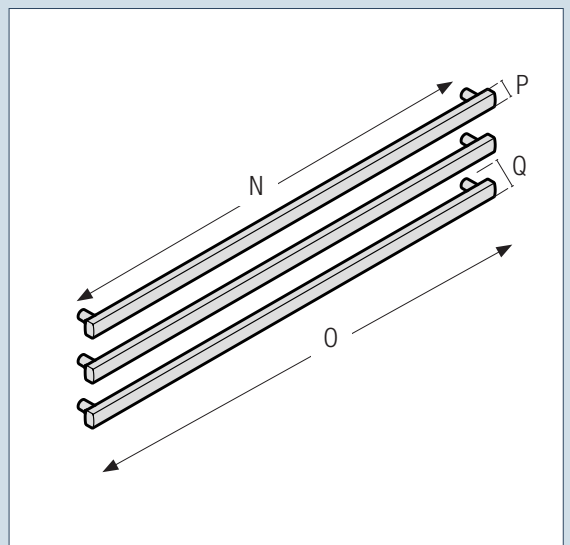

Choose your handle style

Part No: 39900333
Stainless Steel Fridge Door Panel 80" (1 Piece)
A: Height 1150mm
B: Width 908mm
C: Depth 19mm

Part No: 39900327
Stainless Steel 3/4"Round Handles (3 Pieces)
J: Mounts c to c 800mm
K: Length 908mm
L: Diameter 18mm
M: Depth 53mm

Part No: 39900323	
Stainless Steel Freezer Door Panels (2 Pieces)	
Top freezer door panel	Bottom freezer door panel
D: Height 341mm	G: Height 421mm
E: Width 908mm	H: Width 908mm
F: Depth 19mm	I: Depth 19mm

Part No: 39900329
Aluminium Rectangle Handles (3 Pieces)
N: Mounts c to c 800mm
O: Length 840mm
P: Diameter 26mm
Q: Depth 44mm