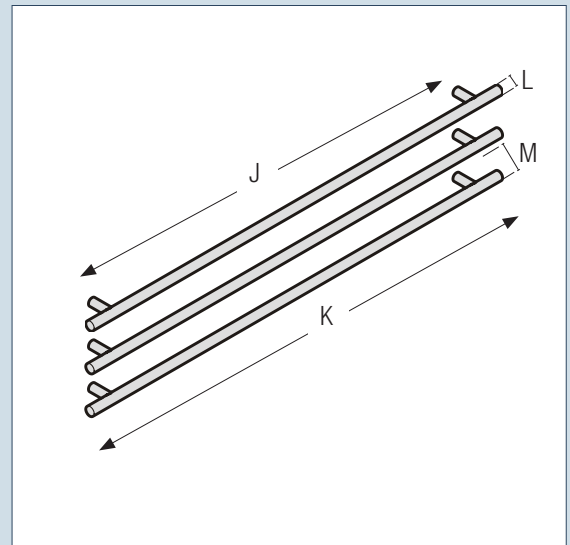

Choose your handle style

Part No: 39900333
Stainless Steel Fridge Door Panel 80" (1 Piece)
A: Height 1150mm
B: Width 908mm
C: Depth 19mm

Part No: 39900327
Stainless Steel 3/4"Round Handles (3 Pieces)
J: Mounts c to c 800mm
K: Length 908mm
L: Diameter 18mm
M: Depth 53mm

Part No: 39900323	
Stainless Steel Freezer Door Panels (2 Pieces)	
Top freezer door panel	Bottom freezer door panel
D: Height 341mm	G: Height 421mm
E: Width 908mm	H: Width 908mm
F: Depth 19mm	I: Depth 19mm

Part No: 39900329
Aluminium Rectangle Handles (3 Pieces)
N: Mounts c to c 800mm
O: Length 840mm
P: Diameter 26mm
Q: Depth 44mm