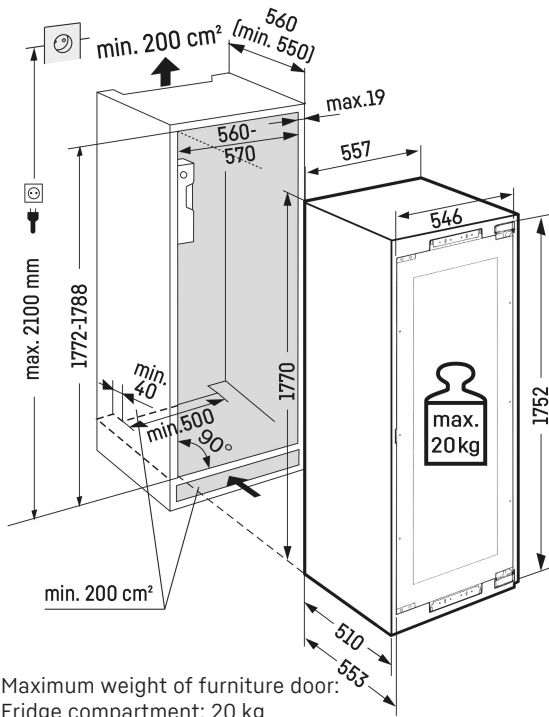

Technical drawing

Products and their details are staged for advertising purposes. Whilst every effort is made to ensure all specifications and information in this flyer are accurate, Liebherr reserves the right to make changes without notification. Where actual appliance measurements, specifications, and ratings are crucial, we recommend that the actual appliance installation instructions that accompany each appliance be checked. (04.09.2023)