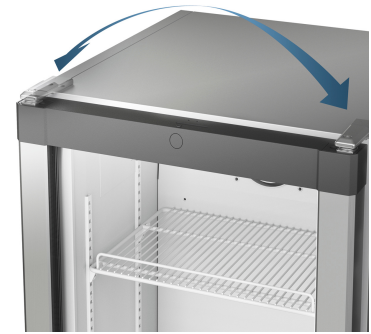

EWTdf 3553

Built-in multi-temperature wine
fridge
Vinidor

LIEBHERR

Fully Integrated

Fully Integrated

LIEBHERR

EWTdf 3553

Built-in multi-temperature wine fridge
Vinidor

¹ These models are only bound for storing wine. Maximum DIN norm bordeaux bottles capacity (0.75 l) as per norm NF H 35-124 (H: 300.5 mm, Ø 76.1 mm)

Features

Door alarm

The audible door alarm alerts the user if the door has been open for longer than 60 seconds for safe protection of the food.

Child lock

The child lock is programmed so as to prevent the appliance being inadvertently switched off. A symbol in the MagicEye indicates when the child lock is switched on.

Reversible door hinges

It is possible to change the door hinge on the appliance. The reversible door hinges permit optimum use of the appliance wherever it is located.

Door-on-door system

The unit door and appliance door are firmly interconnected with the unit door being fixed directly onto the appliance door.

Vinidor range

With two or three wine safes that can be precisely regulated from +5 °C to +20 °C independently of one another, the Vinidor appliances offer maximum flexibility of use. The appliance featuring three wine safes can therefore simultaneously keep red wine, white wine and champagne at their optimum serving temperatures. These appliances also provide the ideal climate conditions for long-term wine storage.