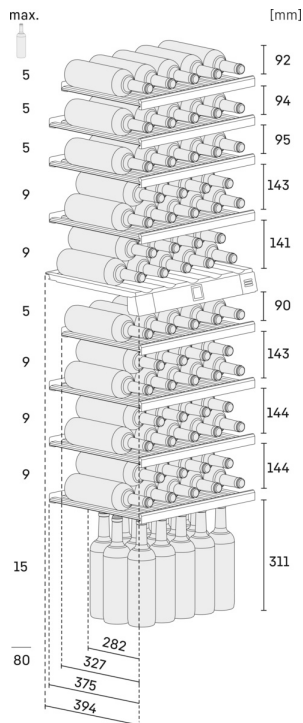

Technical drawing

Products and their details are staged for advertising purposes. Whilst every effort is made to ensure all specifications and information in this flyer are accurate, Liebherr reserves the right to make changes without notification. Where actual appliance measurements, specifications, and ratings are crucial, we recommend that the actual appliance installation instructions that accompany each appliance be checked. (04.09.2023)