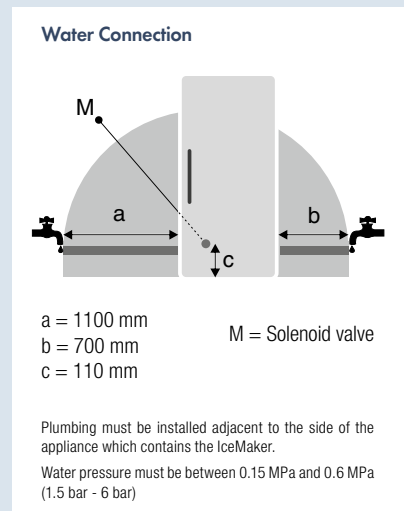

Important information: For Side-by-Side installation the freezer or the appliance with freezer compartment must be installed on the left as viewed from the front to prevent possible formation of condensation.