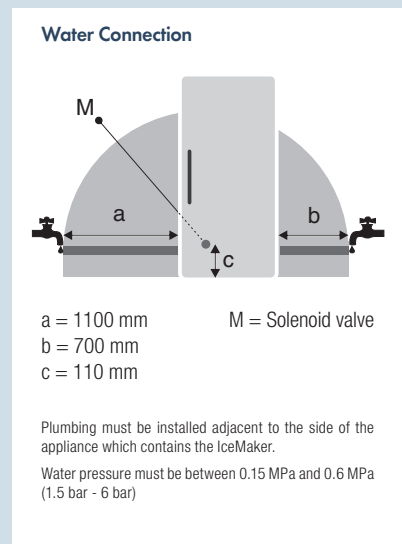

Important information: For Side-by-Side installation the freezer or the appliance with freezer compartment must be installed on the left as viewed from the front to prevent possible formation of condensation.