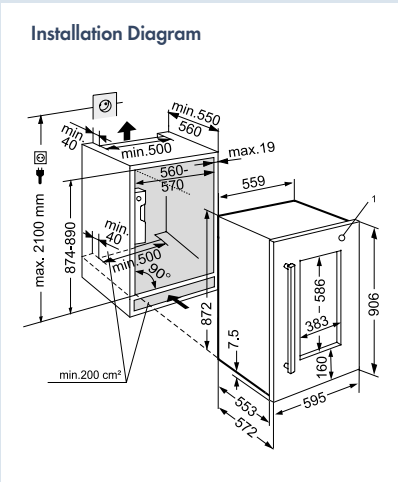

EWTdf 1653
Vinidor

LED	Wine	Soft System	Telescopic Rails
-----	------	-------------	------------------

Sound rating dB(A) *	34
Total net capacity litre	97
Max No. of Bordeaux bottles (0.75) **	30
Number of shelves	4
Shelves on telescopic rails	2
Shelf material	Beech wood shelves
Presentation shelf	1
Electronic control	LCD display, touch electronic
Temperature range °C	+5°C to +20°C
Temperature zones	2
Temperature alarm	Visual and audible
Interior light	LED
Door alarm	Audible
Safety thermostat	Yes
Activated charcoal filter	Yes
Door type	Panel ready or stainless steel panel as accessory
SoftSystem	Yes
Door hinges	Right, reversible
Product dimensions (H/W/D) cm	87.2 / 55.7 / 55.3
Cut out dimensions (H/W/D) cm	87.4 - 89 / 56 - 57 / min. 55
Gross / Net weight kg	57 / 49
Voltage V/Hz	220-240 / 50

* Noise output - according to EN 60704-3
 ** These models are only bound for storing wine. Max. DIN norm bordeaux bottle capacity (0.75 l) as per norm NF H 35-124 (H:300.5 mm, Ø 76.1mm)
¹ Available accessories: Stainless Steel Frame & Aluminum Handle (Part no. 990157700), Aluminum Handle (Part no. 990156100), Activated Charcoal Filter (Part no. 988128900)