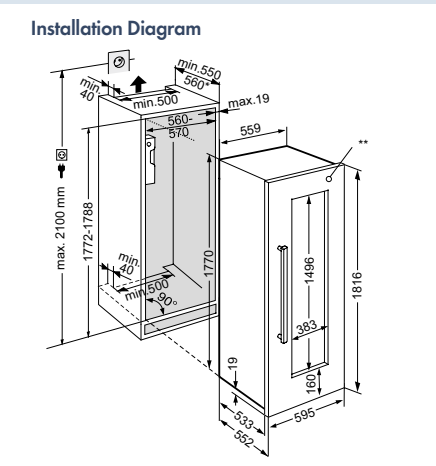

Presentation shelf: The practical shelf of our Vinidor range fulfils both bottle storage and presentation functions, while telescopic rails enable smooth shelf sliding. Bottles can be stored horizontally at the rear.

LED lighting: The light in the cooling compartments can be dimmed to give a pleasing ambient light inside the appliance.

The advanced dual-zone **EWTdf 3553** offers a number of innovative solutions for wine storage. Controls are integrated into the insulation layer between the temperature zones, making it possible to set two different temperatures within the unit. Store red and white wines according to your preference, each at its optimum drinking temperature. This wine cabinet is compatible with furniture overlay panels (supplied by your kitchen retailer) or Liebherr's stainless steel frame or aluminium accessories¹.

EWTdf 3553
Vinidor

LED	Wine	Soft System	Telescopic Rails
-----	------	-------------	------------------

Energy consumption (kWh/y)	162
Sound rating dB(A) *	34
Total capacity litre	256
Max No. of Bordeaux bottles (0.75l) **	80
Number of shelves	10
Shelves on telescopic rails	8
Shelf material	Beech wood shelves
Presentation shelf	1
Electronic control	LCD display, touch electronic
Temperature range °C	+5°C to +20°C
Temperature zones	2
Temperature alarm	Visual and audible
Interior light	LED
Door alarm	Audible
Safety thermostat	Yes
Activated charcoal filter	Yes
Door type	Glazed door with stainless steel frame
Integrated lock	Yes
SoftSystem	Yes
Door hinges	Right, reversible
Product dimensions (H/W/D) cm	177 / 55.7 / 55.3
Cut out dimensions (H/W/D) cm	177.2 - 178.8 / 56 - 57 / min. 55
Gross / Net weight kg	98 / 88
Voltage V/Hz	220-240 / 50