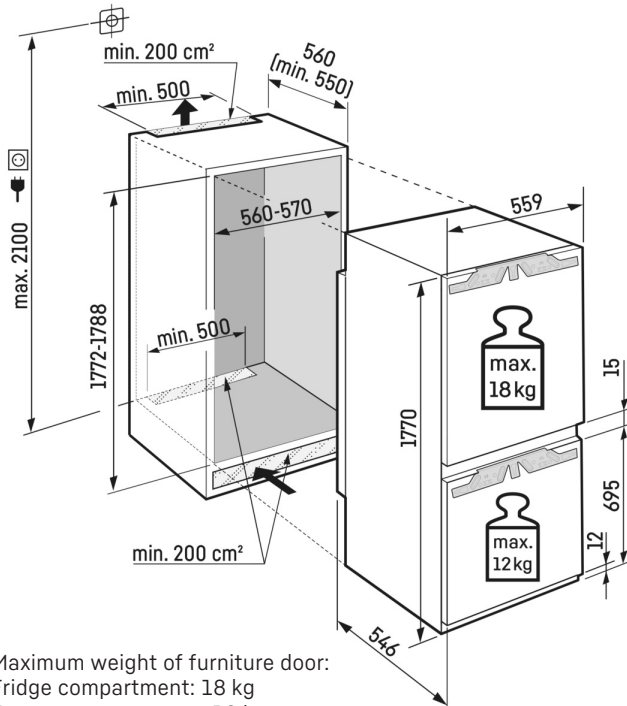

### Touch display

Fingertip control: the touch display enables easy and intuitive operation of your Liebherr. All functions are clearly arranged on the display. By gently tapping a finger, for example, you can easily select the functions or check the current temperature of your refrigerator.

# Technical drawing

Maximum weight of furniture door:  
Fridge compartment: 18 kg  
Freezer compartment: 12 kg

Products and their details are staged for advertising purposes. Whilst every effort is made to ensure all specifications and information in this flyer are accurate, Liebherr reserves the right to make changes without notification. Where actual appliance measurements, specifications, and ratings are crucial, we recommend that the actual appliance installation instructions that accompany each appliance be checked. Liebherr will not be liable for any damage. (01.12.2022)