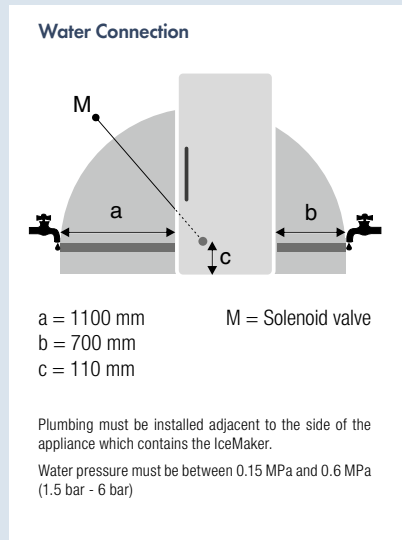

* These models are only bound for storing wine. Max. DIN norm bordeaux bottle capacity (0.75 l) as per norm NF H 35-124 (H:300.5 mm, Ø 76.1mm)

Important information: For Side-by-Side installation the freezer or the appliance with freezer compartment must be installed on the left as viewed from the front to prevent possible formation of condensation.