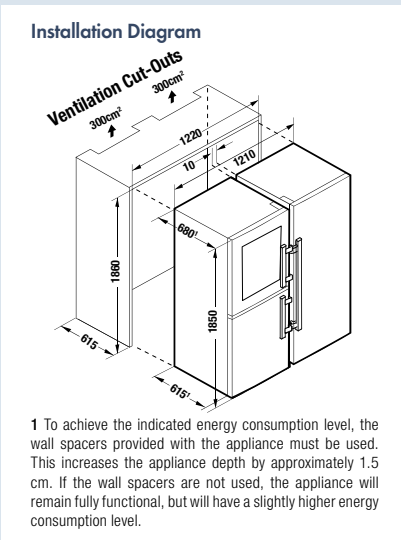

* These models are only bound for storing wine. Max. DIN norm bordeaux bottle capacity (0.75 l) as per norm NF H 35-124 (H:300.5 mm, Ø 76.1mm)

Important information: For Side-by-Side installation the freezer or the appliance with freezer compartment must be installed on the left as viewed from the front to prevent possible formation of condensation.