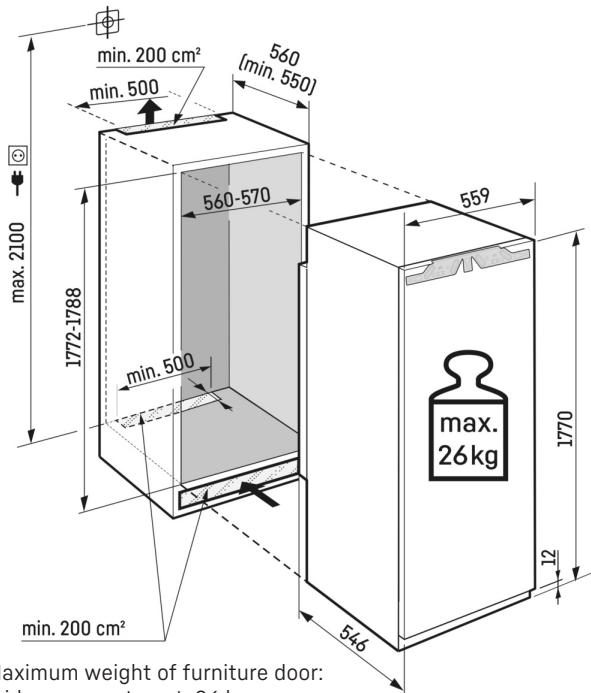

LightTower

Enjoy an optimally illuminated interior: the LightTower shows off the food in its best light and is positioned so that all of your filled fridge is illuminated at all times. The flush mounting of the LightTower in the side walls means there is also more space for your food.

Technical drawing

Maximum weight of furniture door:
Fridge compartment: 26 kg

Products and their details are staged for advertising purposes. Whilst every effort is made to ensure all specifications and information in this flyer are accurate, Liebherr reserves the right to make changes without notification. Where actual appliance measurements, specifications, and ratings are crucial, we recommend that the actual appliance installation instructions that accompany each appliance be checked. Liebherr will not be liable for any damage. (27.11.2023)