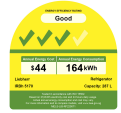

↑
178
↓

LIEBHERR

G Made
in Germany

Type	Fixed door / Built-in appliance for integrated use
Energy consump. in 365 days/24 h	164 kWh
Total net capacity	287 l
Total net	Fridge: 287 l including BioFresh compartment: 92 l
Noise output	32 dB(A)
Climate rating	SN-T (+10 °C to +43 °C)
Frequency / voltage	50-60 Hz / 220-240 V-
Connection Rating	1.2 A
Aperture dimensions in cm (h / w / d)	177.2-178.8 / 56-57 / min. 55
Controls	
Type of Control	2.4" TFT-colour display, touch- & swipe Digital temperature display for fridge and BioFresh compartments
Interface	SmartDeviceBox: optional accessory (Only available in selected countries)
Door alarm	visual and acoustic
Fridge compartment	
Forced air system	PowerCooling with Ambilight and FreshAir activated charcoal filter
Door interior	Comfort GlassLine storage shelves with bottle holder, removable VarioBoxes, adjustable egg tray
VarioSafe	yes
Bottle shelf	Integrated bottle shelf
Interior light	LED light panel, both sides LED BioFresh lighting
BioFresh-Safes	3 BioFresh safes with SoftTelescopic, 2 Fruit & Vegetable safes, of which 1 with HydroBreeze, 1 Meat & Dairy safe, 1 FlexSystem
Features	
Door hinges	Reversible door hinging
Replaceable door seal	yes
EAN-Nr.	4016803082293