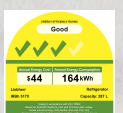

IRBh 5170

Integratable refrigerator with
BioFresh Professional
△ Peak

LIEBHERR

Fully Integrated