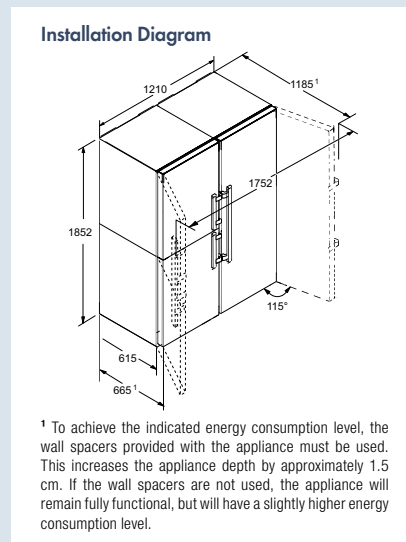

Refrigerator capacity litre	539
BioFresh comp. litre	305
Freezer capacity litre	126
Number of shelves	8
Number of door racks	5
Number of freezer drawers	5 with LED
Number of BioFresh drawers	5 with LED
Electronic control	2.4" TFT-colour temp. display, touch electronic
Door / side walls	Stainless steel with SmartSteel / Stainless steel with SmartSteel
Refrigerator temperature range °C	+2°C to +9°C
Freezer temperature range °C	-14°C to -26°C
Temperature alarm	Visual and audible
Defrost type	Automatic
Interior light	LED ceiling lighting with dimmer function
Door alarm	Visual and audible
IceMaker	Fixed water connection 20mm (3/4")
Ice cube output kg/24h	1.2
SoftSystem	Yes
Door hinges	Left, right
Product dimensions (H/W/D) cm	185 / 121 / 66.5
Gross / Net weight kg	183.2 / 163
Voltage V/Hz	220-240 / 50 / 60