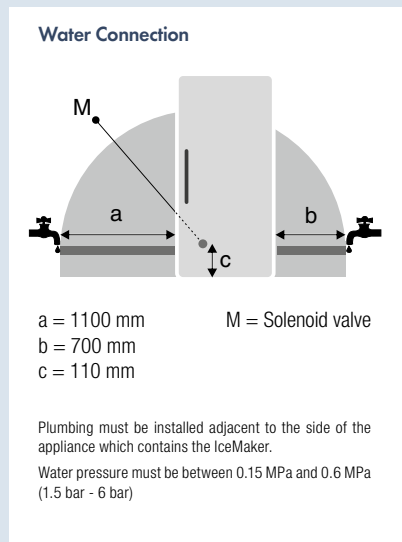

Note: Whilst every effort is made to ensure all specifications and information in this flyer are accurate, Liebherr reserves the right to make changes without notification. Where actual appliance measurements, specifications, and ratings are crucial, we recommend that the actual appliance installation instructions that accompany each appliance be checked. Liebherr will not be liable for any loss.