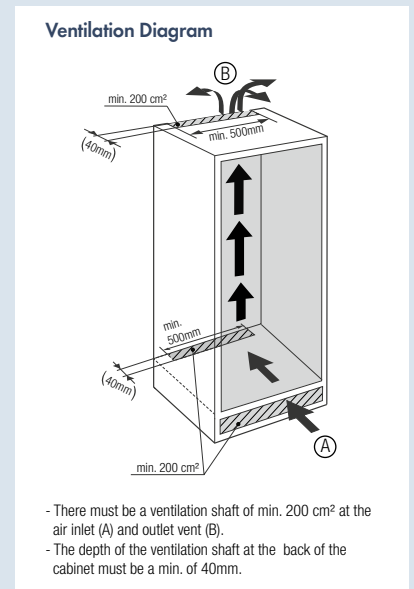

Control system: Our intuitive control panel ensures that all functions are easy and convenient to use while allowing the settings selected to remain accurate and constant.

BioCool: The humidity level inside the BioCool-Box can be regulated using a slider control so that the freshness of produce stored in the box can be preserved for longer.

SICN 3314
Comfort

Bio Cool No Frost Duo Cooling

Sound rating dB(A) ¹	38
Refrigerator capacity litre	198
Freezer capacity litre	63
Fruits and vegetable bins	1 BioCool-Box
Number of shelves	5
Number of door racks	3
Number of freezer drawers	3
Electronic control	LCD display, buttons
Refrigerator temperature range °C	+1°C to +9°C
Freezer temperature range °C	-14°C to -26°C
Defrost type	Automatic
Interior light	LED
Door alarm	Audible
Door type	Door-on-door
Integrated lock	No
SoftSystem	No
Door hinges	Right, reversible
Product dimensions (H/W/D) cm	177 / 55.9 / 54.4
Cut out dimensions (H/W/D) cm	177.2 - 178.8 / 56 - 57 / min. 55
Gross / Net weight kg	68.1 / 64.3
Voltage V/Hz	220-240 / 50