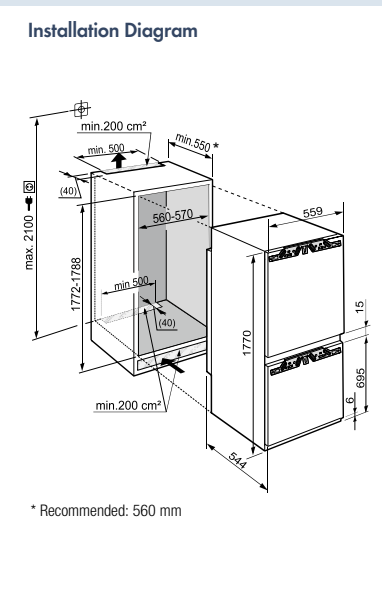

SICN 3314
Comfort

Bio Cool No Frost Duo Cooling

Sound rating dB(A) ¹	38
Refrigerator capacity litre	198
Freezer capacity litre	63
Fruits and vegetable bins	1 BioCool-Box
Number of shelves	5
Number of door racks	3
Number of freezer drawers	3
Electronic control	LCD display, buttons
Refrigerator temperature range °C	+1°C to +9°C
Freezer temperature range °C	-14°C to -26°C
Defrost type	Automatic
Interior light	LED
Door alarm	Audible
Door type	Door-on-door
Integrated lock	No
SoftSystem	No
Door hinges	Right, reversible
Product dimensions (H/W/D) cm	177 / 55.9 / 54.4
Cut out dimensions (H/W/D) cm	177.2 - 178.8 / 56 - 57 / min. 55
Gross / Net weight kg	68.1 / 64.3
Voltage V/Hz	220-240 / 50