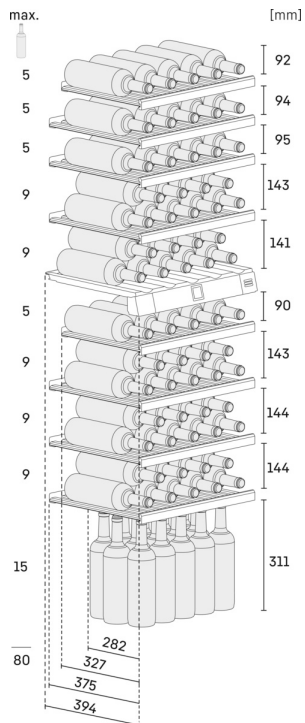

Products and their details are staged for advertising purposes. Whilst every effort is made to ensure all specifications and information in this flyer are accurate, Liebherr reserves the right to make changes without notification. Where actual appliance measurements, specifications, and ratings are crucial, we recommend that the actual appliance installation instructions that accompany each appliance be checked. (18.06.2024)