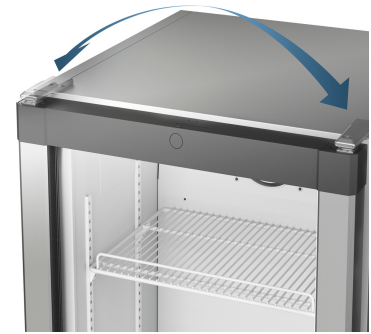


EWTdf 3553

Built-in multi-temperature wine
fridge
Vinidor

LIEBHERR

Fully Integrated

Fully Integrated

LIEBHERR

EWTdf 3553

Built-in multi-temperature wine fridge
Vinidor

¹ These models are only bound for storing wine. Maximum DIN norm bordeaux bottles capacity (0.75 l) as per norm NF H 35-124 (H: 300.5 mm, Ø 76.1 mm)

Features

Door alarm

The audible door alarm alerts the user if the door has been open for longer than 60 seconds for safe protection of the food.

Child lock

The child lock is programmed so as to prevent the appliance being inadvertently switched off. A symbol in the MagicEye indicates when the child lock is switched on.

Reversible door hinges

It is possible to change the door hinge on the appliance. The reversible door hinges permit optimum use of the appliance wherever it is located.

Door-on-door system

The unit door and appliance door are firmly interconnected with the unit door being fixed directly onto the appliance door.

Vinidor range

With two or three wine safes that can be precisely regulated from +5 °C to +20 °C independently of one another, the Vinidor appliances offer maximum flexibility of use. The appliance featuring three wine safes can therefore simultaneously keep red wine, white wine and champagne at their optimum serving temperatures. These appliances also provide the ideal climate conditions for long-term wine storage.