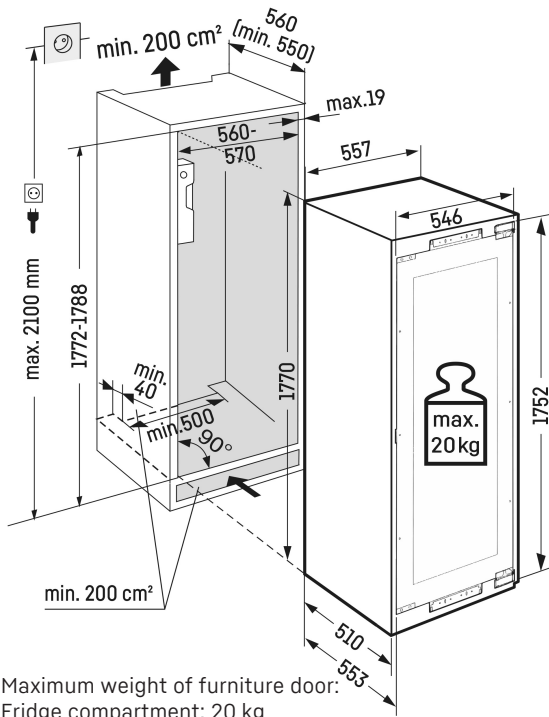

Technical drawing

Maximum weight of furniture door:
Fridge compartment: 20 kg